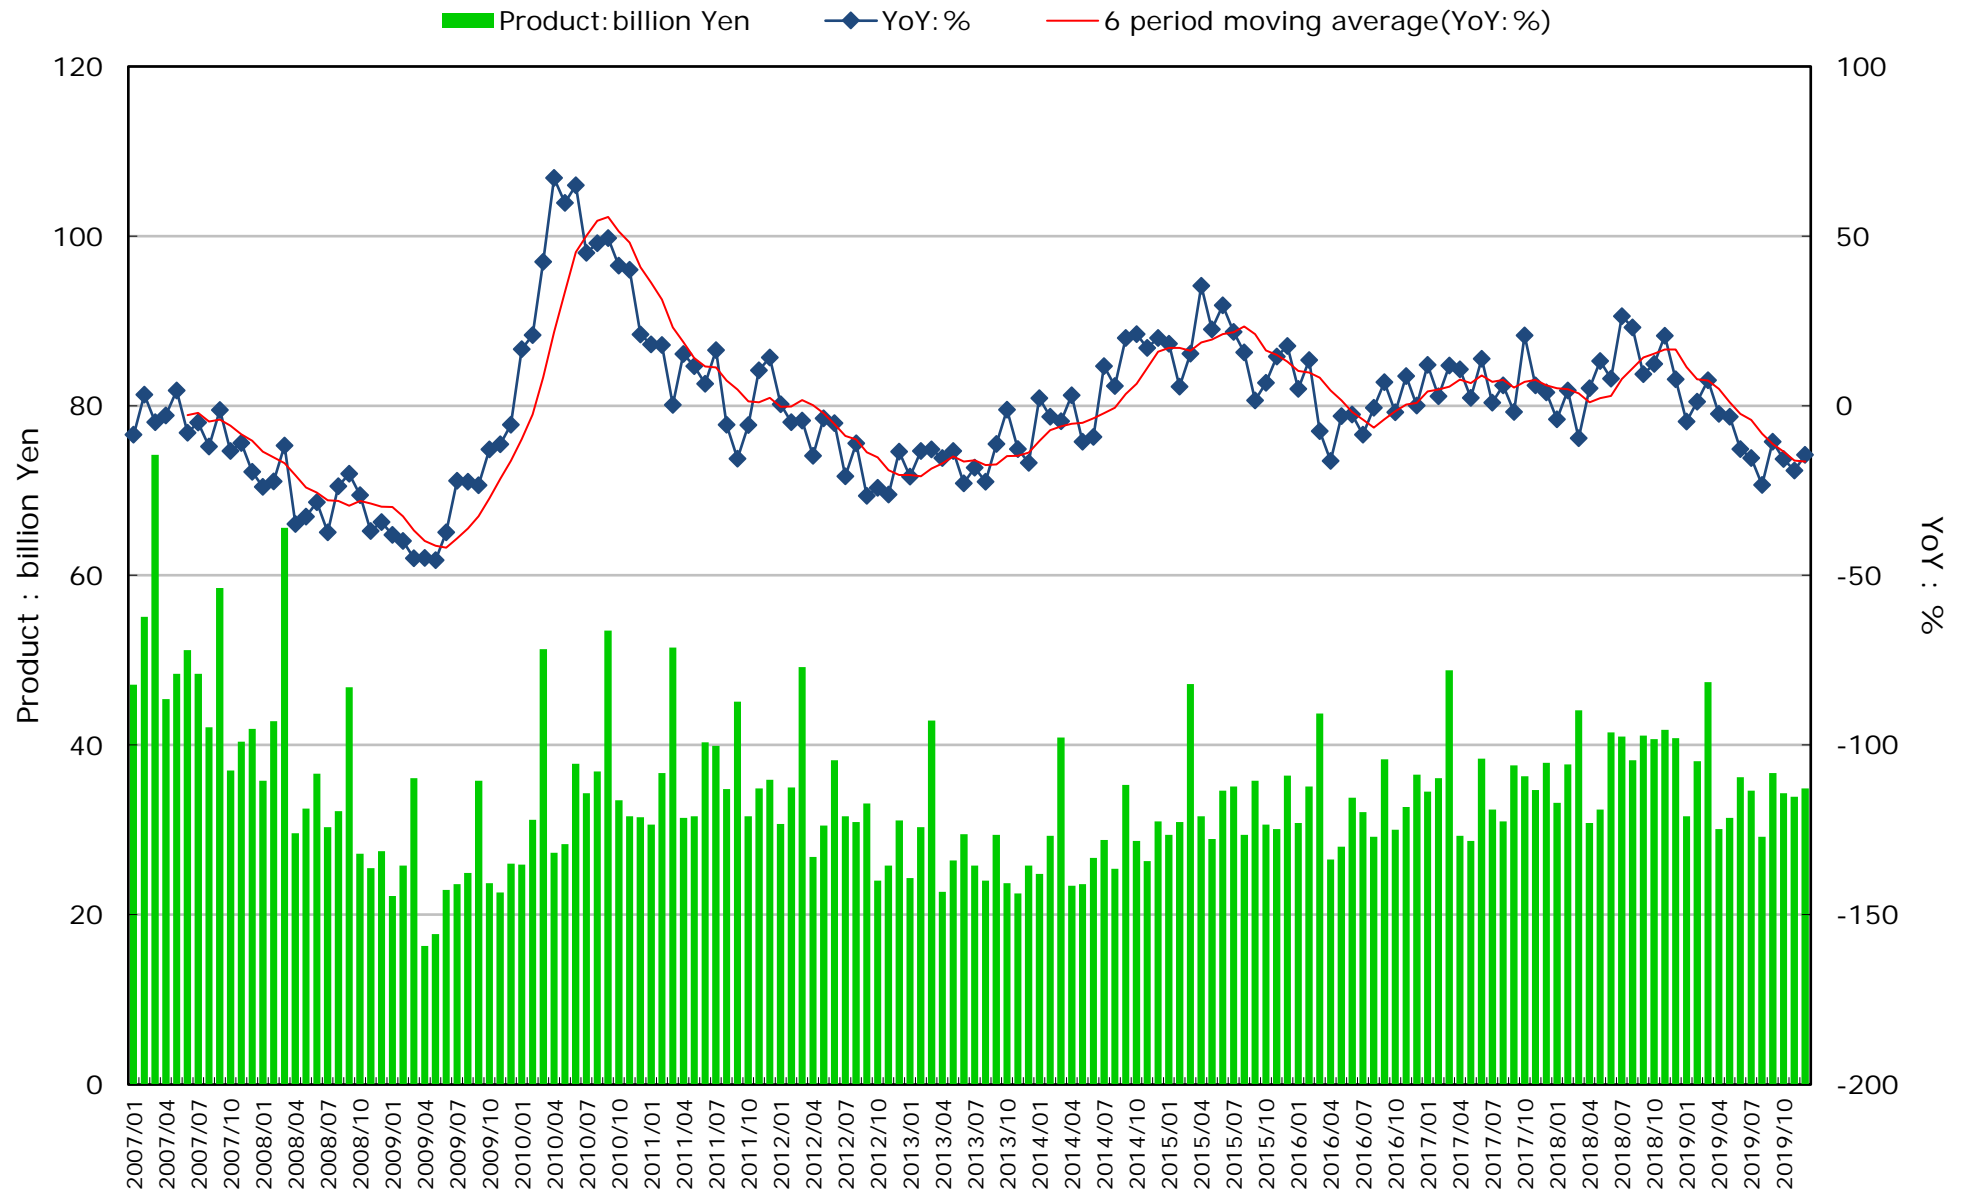

# CURRENT PRODUCTION STATISTICS data: Electric Measuring Instruments

Sources: CURRENT PRODUCTION STATISTICS (Japan Ministry of Economy, Trade and Industry) [<https://www.meti.go.jp/statistics/index.html>]