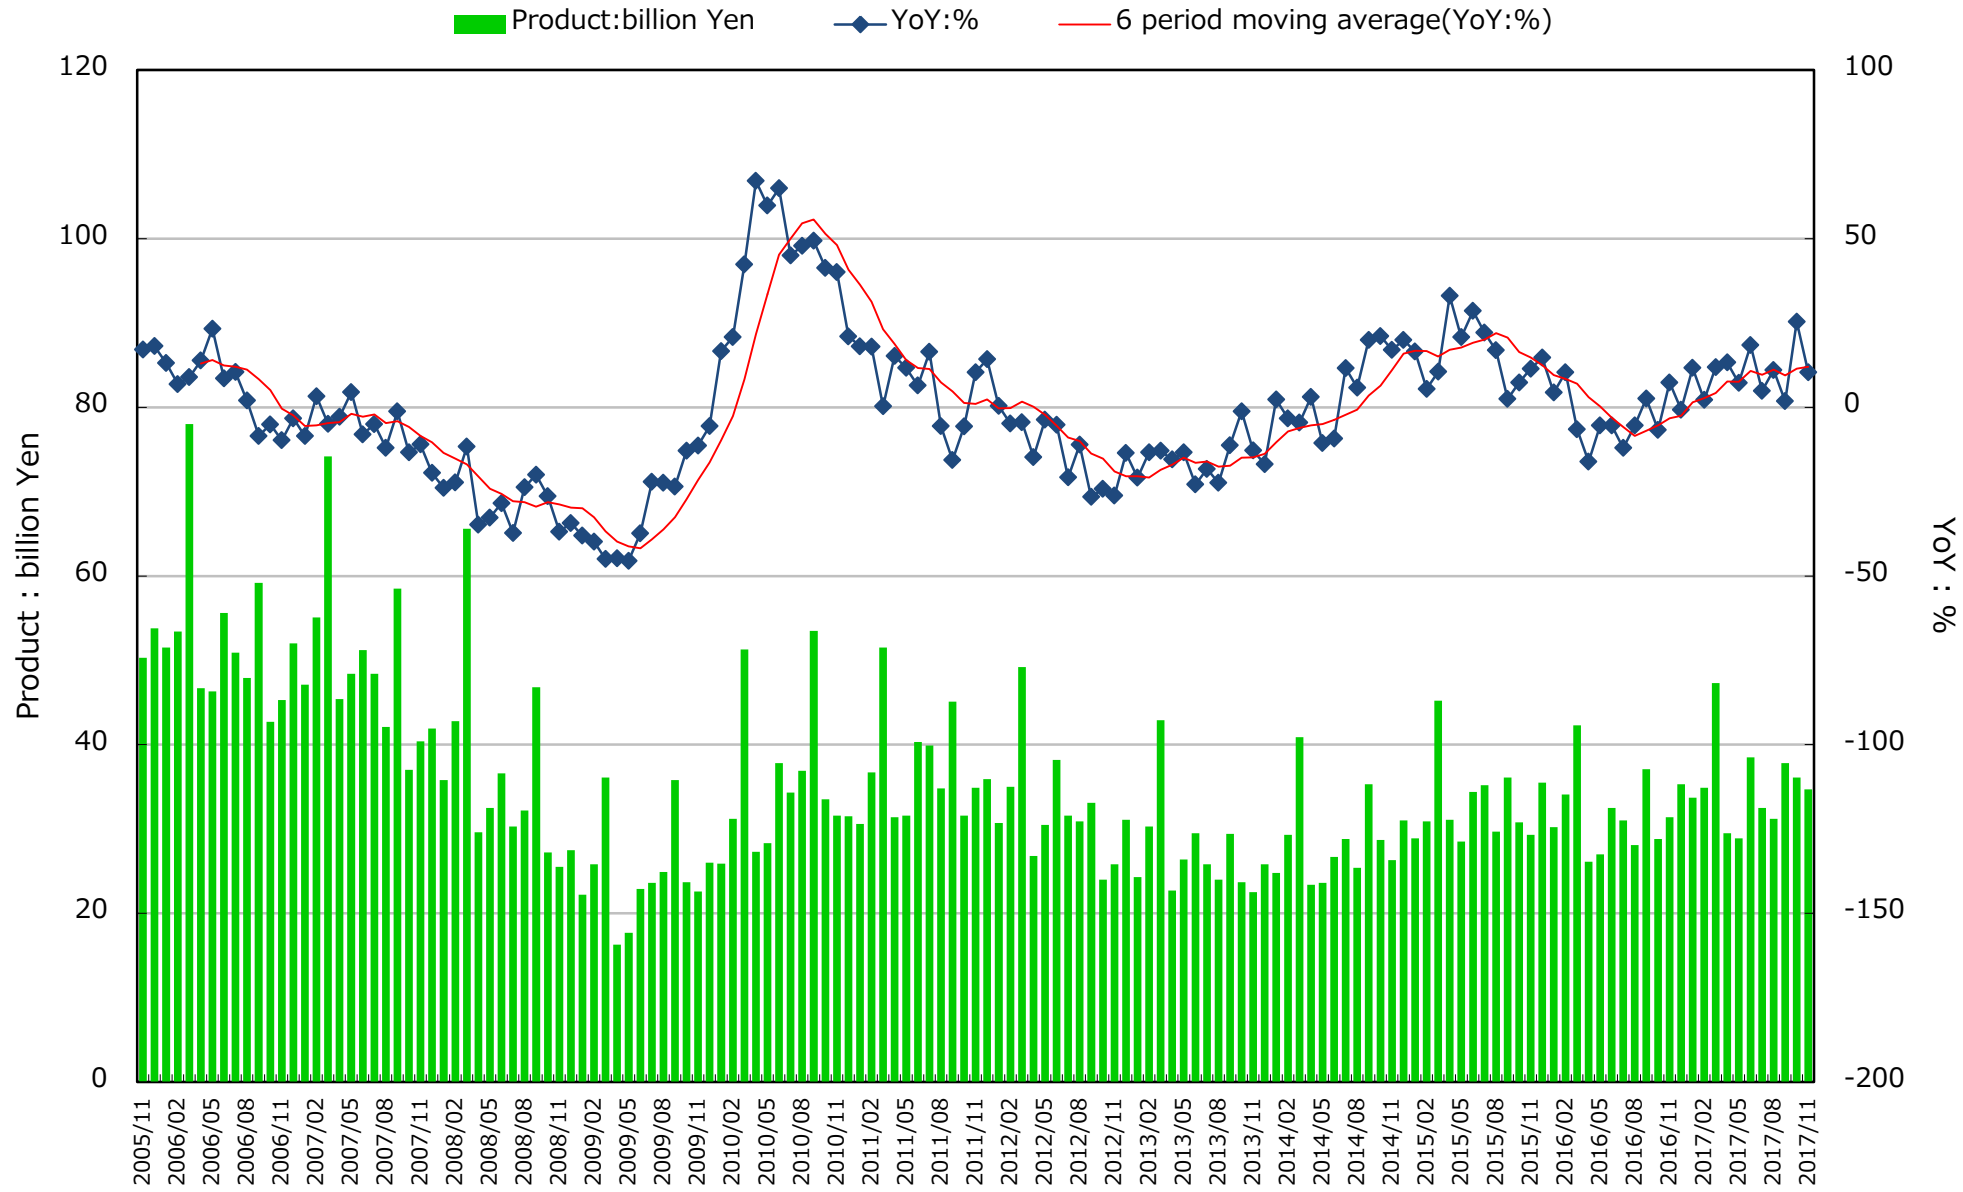

CURRENT PRODUCTION STATISTICS data:Electric Measuring Instruments

Sources: CURRENT PRODUCTION STATISTICS (Japan Ministry of Economy, Trade and Industry) [<http://www.meti.go.jp/statistics/index.html>]