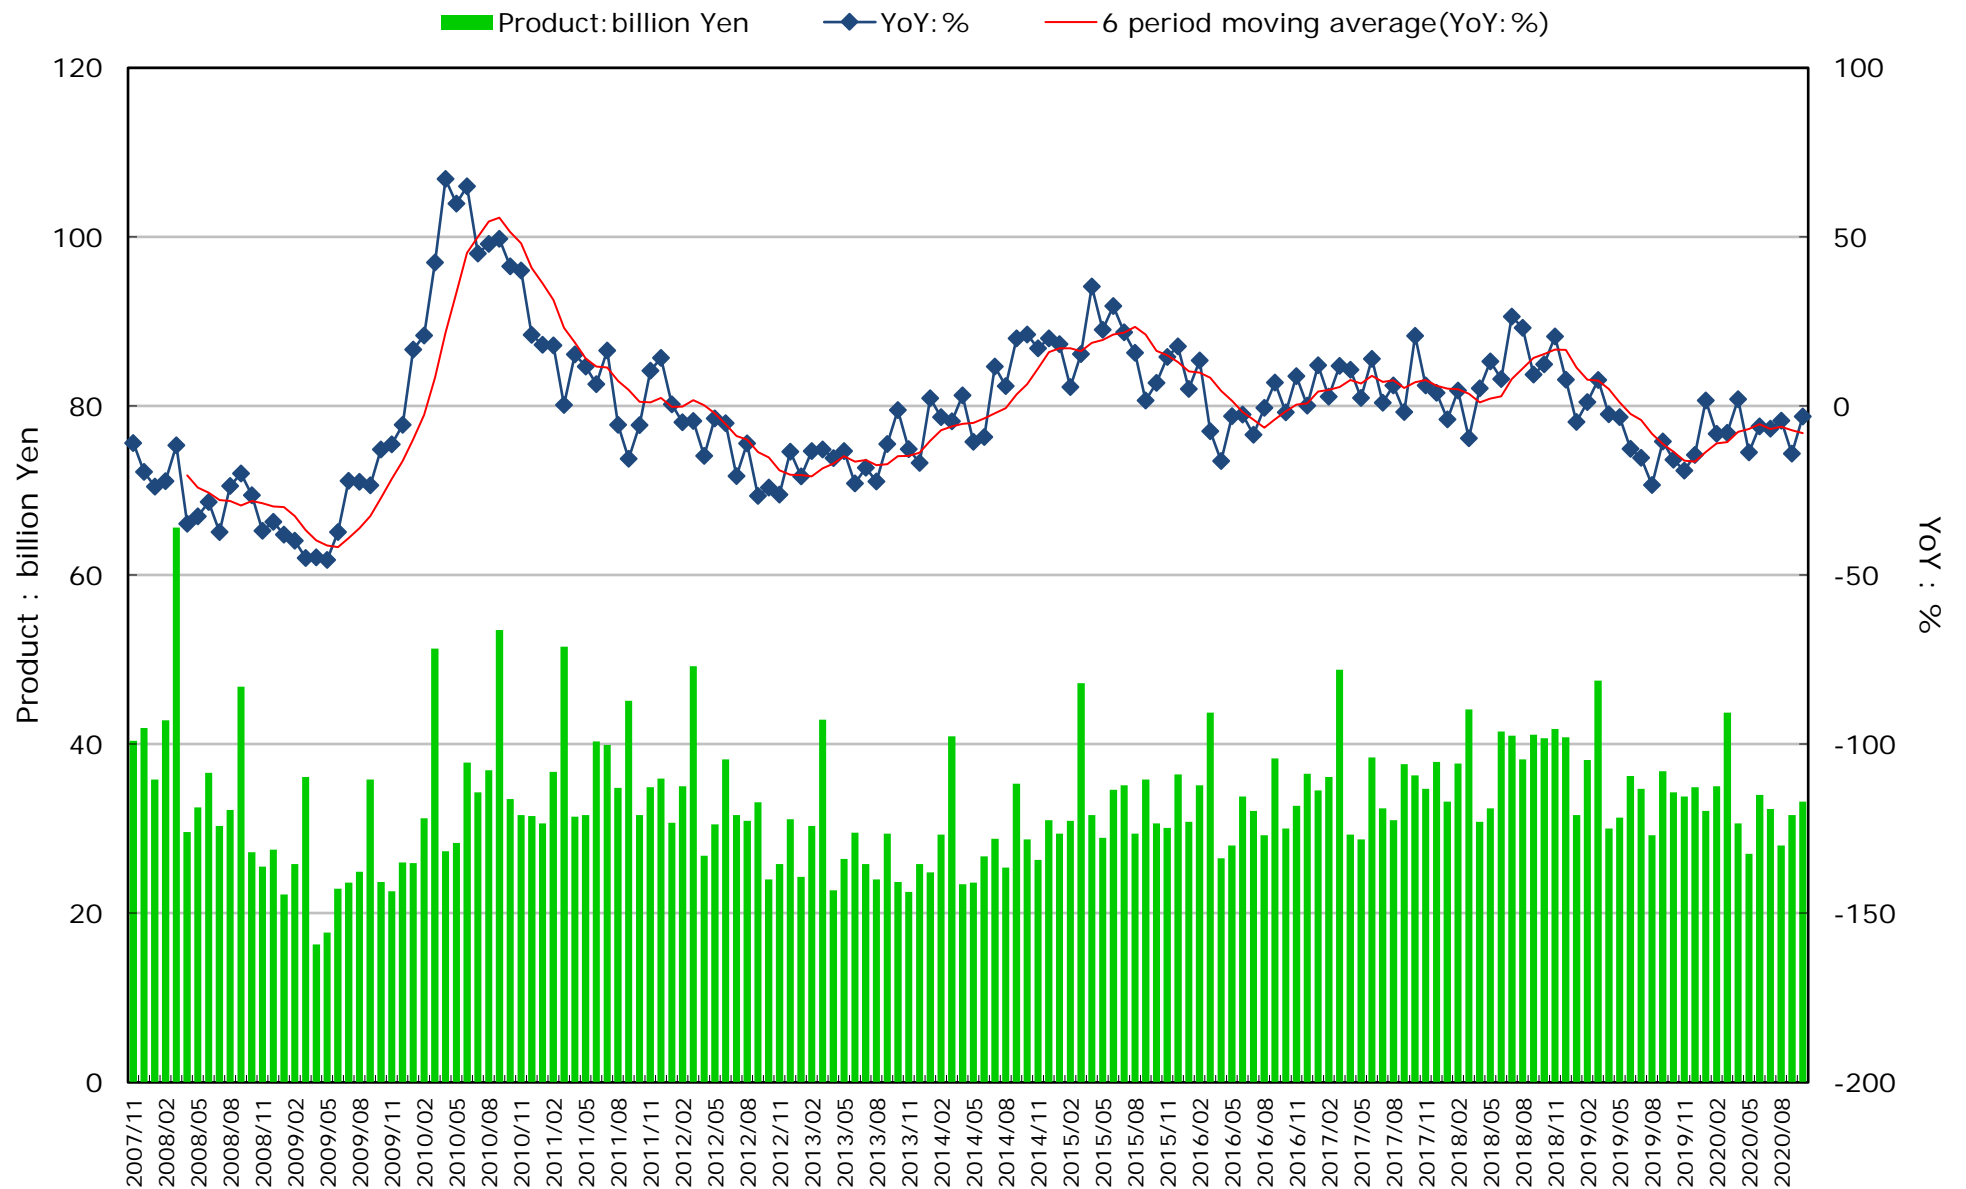

CURRENT PRODUCTION STATISTICS data: Electric Measuring Instruments

Sources: CURRENT PRODUCTION STATISTICS (Japan Ministry of Economy, Trade and Industry) [<https://www.meti.go.jp/statistics/index.html>]