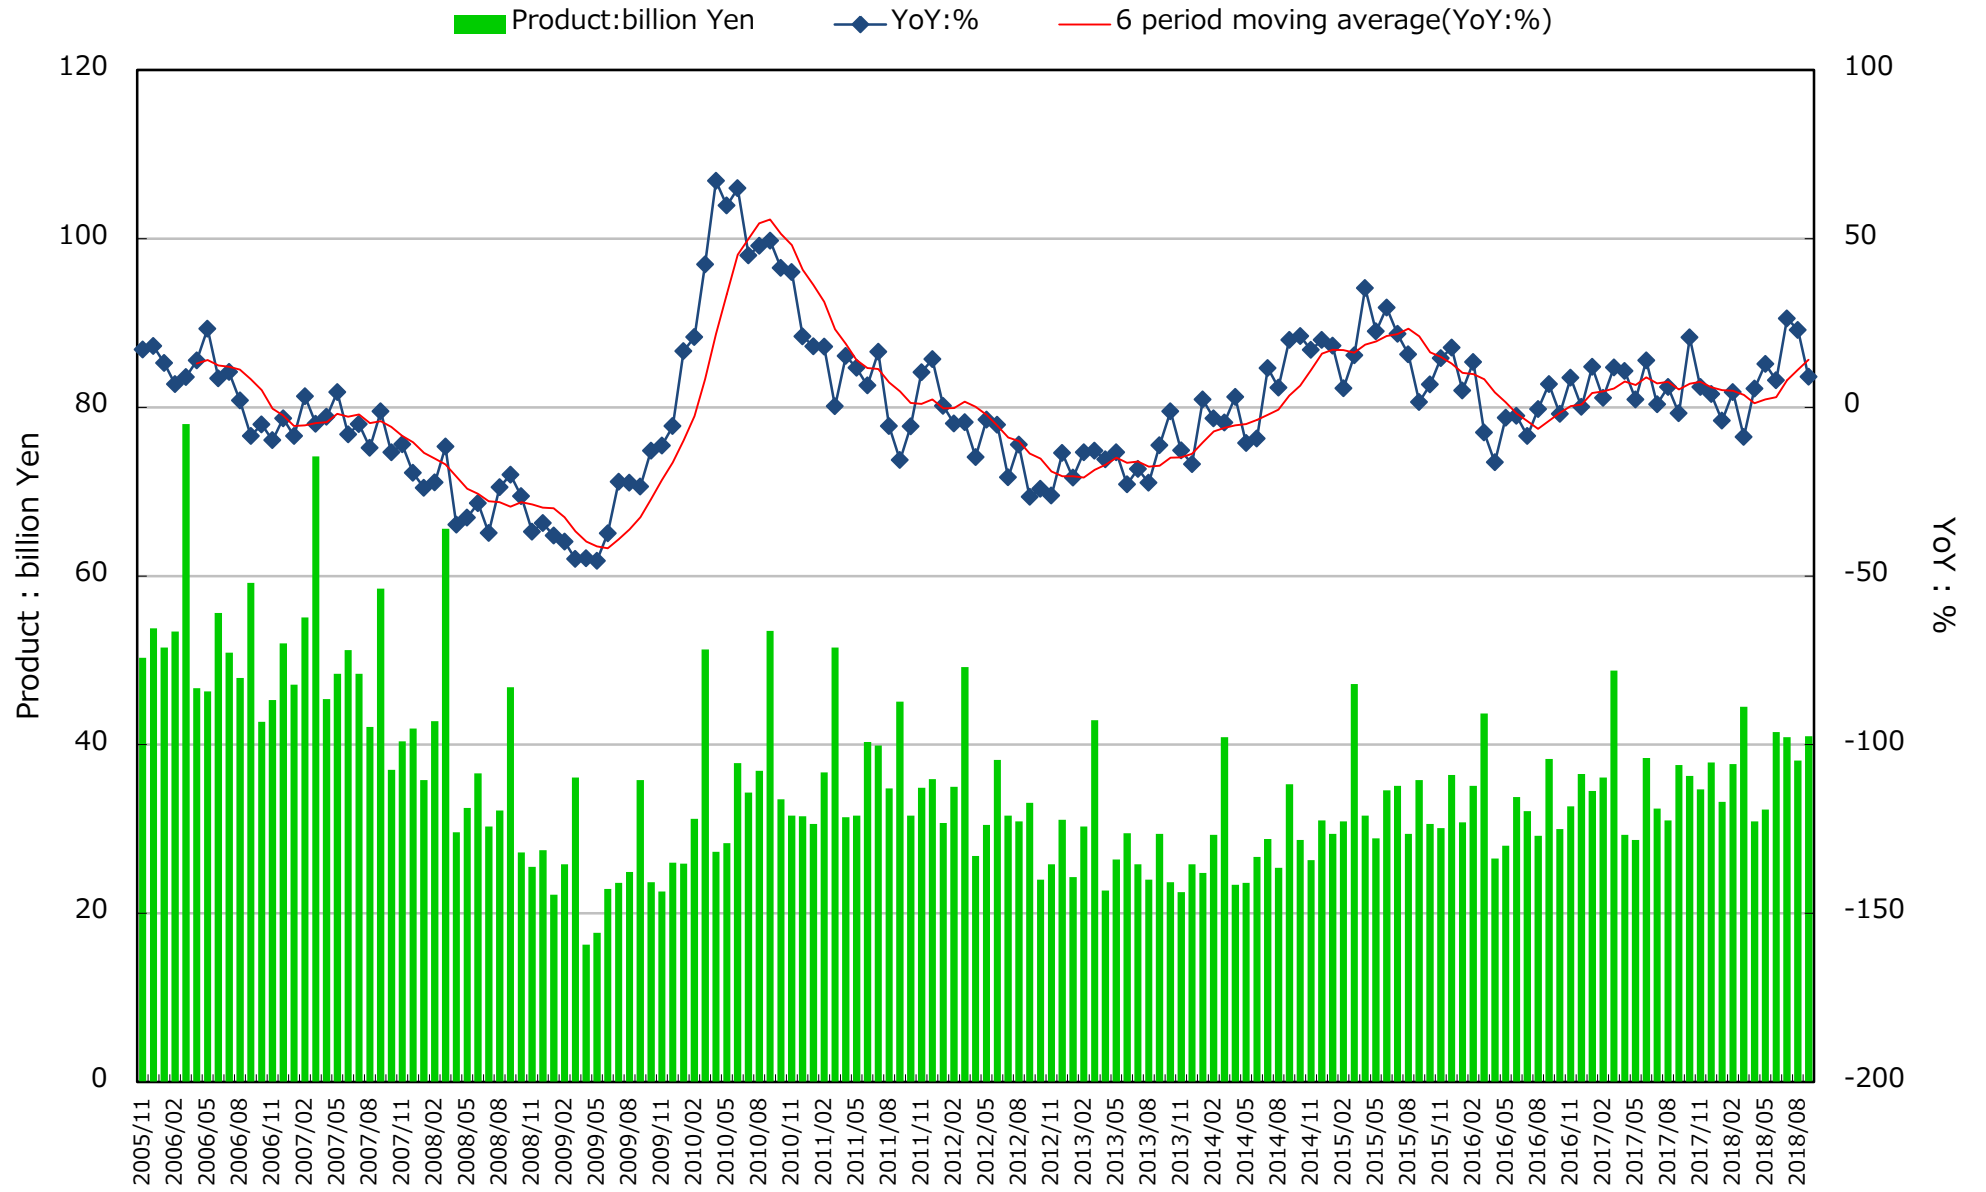

# CURRENT PRODUCTION STATISTICS data:Electric Measuring Instruments

Sources: CURRENT PRODUCTION STATISTICS (Japan Ministry of Economy, Trade and Industry) [<http://www.meti.go.jp/statistics/index.html>]