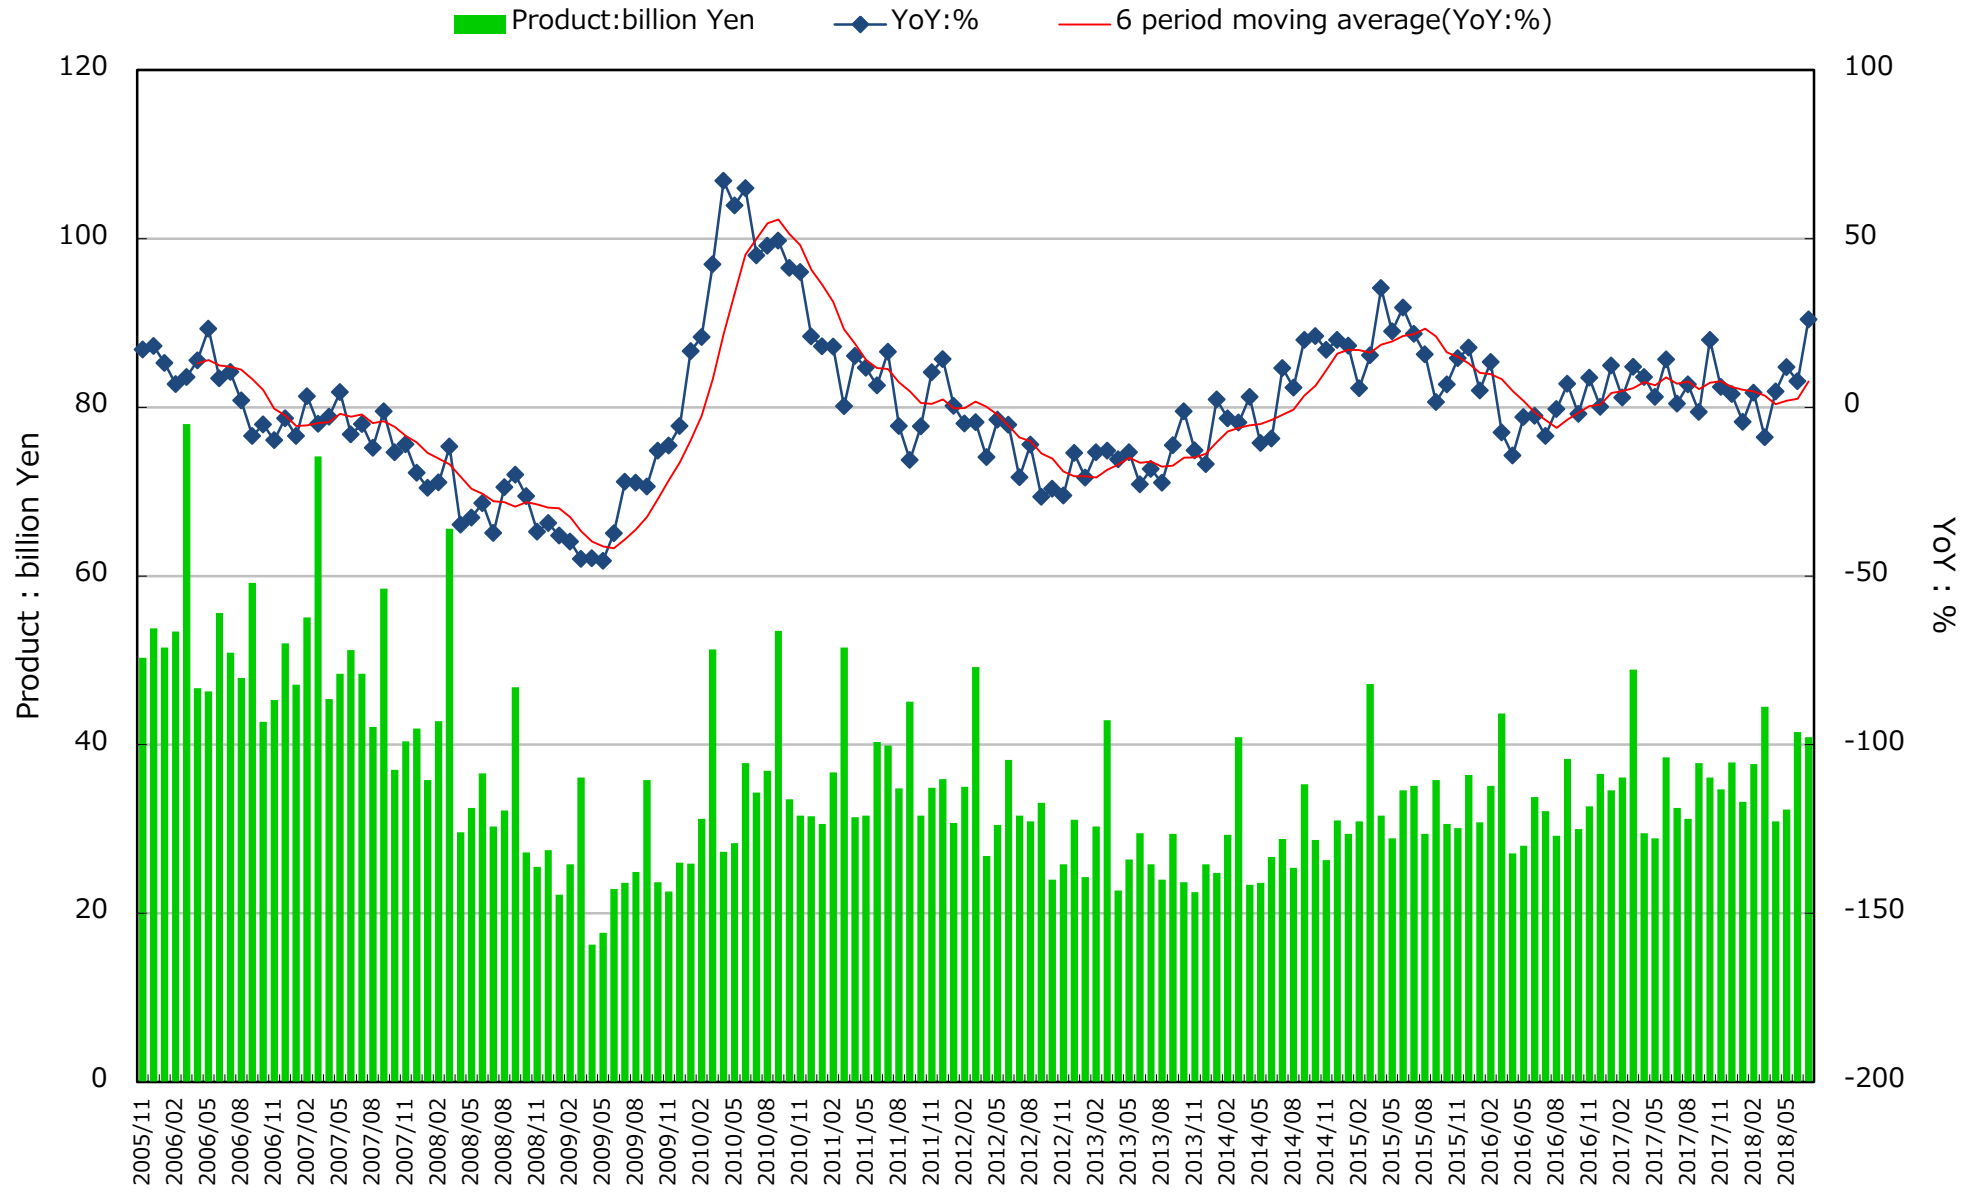

CURRENT PRODUCTION STATISTICS data:Electric Measuring Instruments

Sources: CURRENT PRODUCTION STATISTICS (Japan Ministry of Economy, Trade and Industry) [<http://www.meti.go.jp/statistics/index.html>]