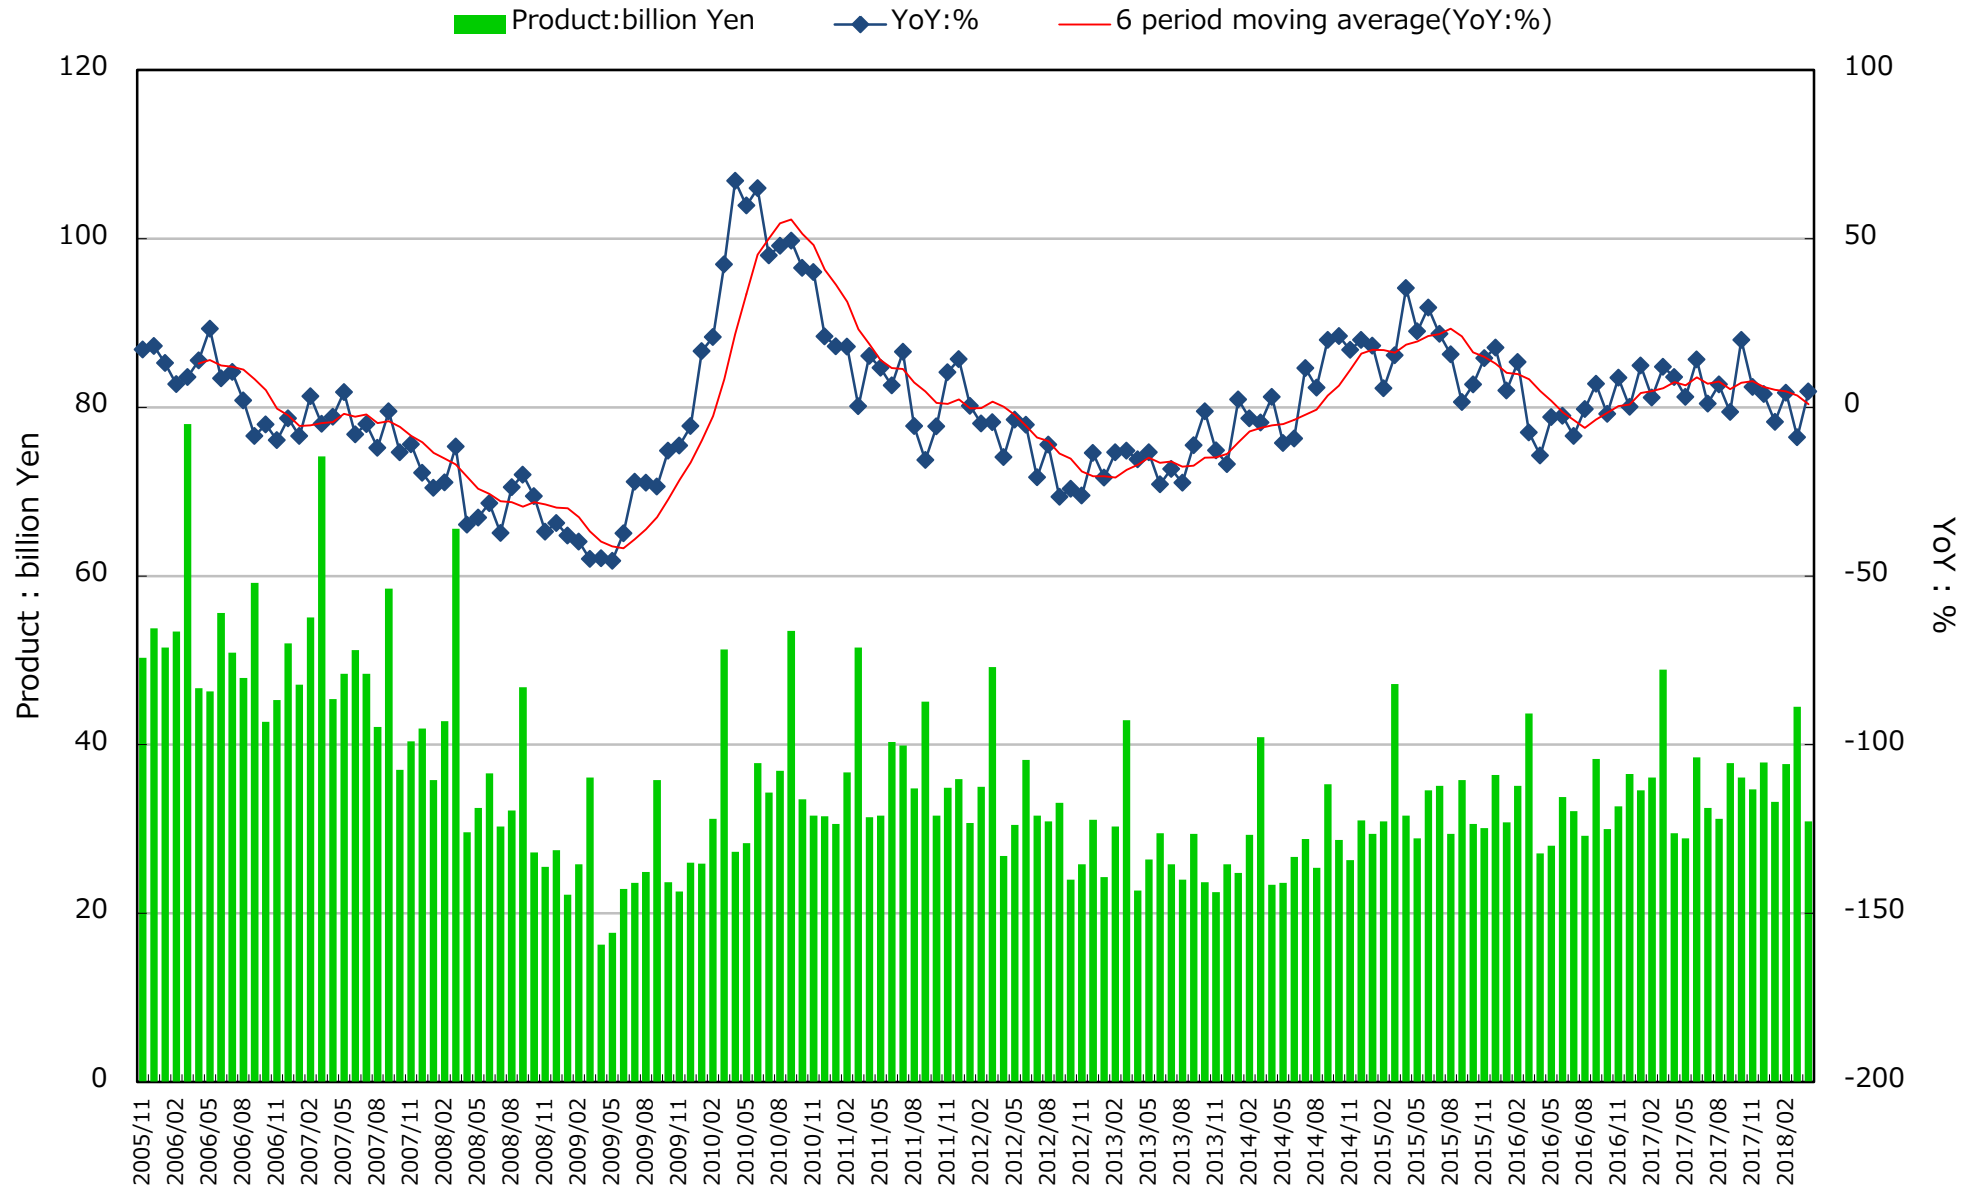

CURRENT PRODUCTION STATISTICS data:Electric Measuring Instruments

Sources: CURRENT PRODUCTION STATISTICS (Japan Ministry of Economy, Trade and Industry) [<http://www.meti.go.jp/statistics/index.html>]